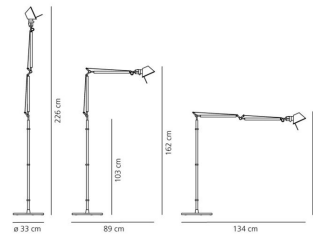

OPTICS

Emission: Direct Adjustable

DIMENSIONS

Height:	(cm) 162
Base Diameter:	(cm) 33
Max Extension Height:	(cm) 226
Cutout shape:	

LAMPS INCLUDED

Category:	LED
Watt:	10
Typology:	1
Color Rendering:	N/s

Dimensions