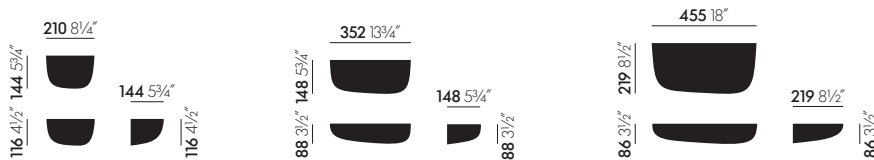

Materials:

- **Shell:** ASA plastic, high gloss surface
- **Wall bracket:** polyamide
- **Delivered:** in high-quality gift wrapped package

DIMENSIONS

Corniches

SURFACES AND COLOURS

Plastic colours